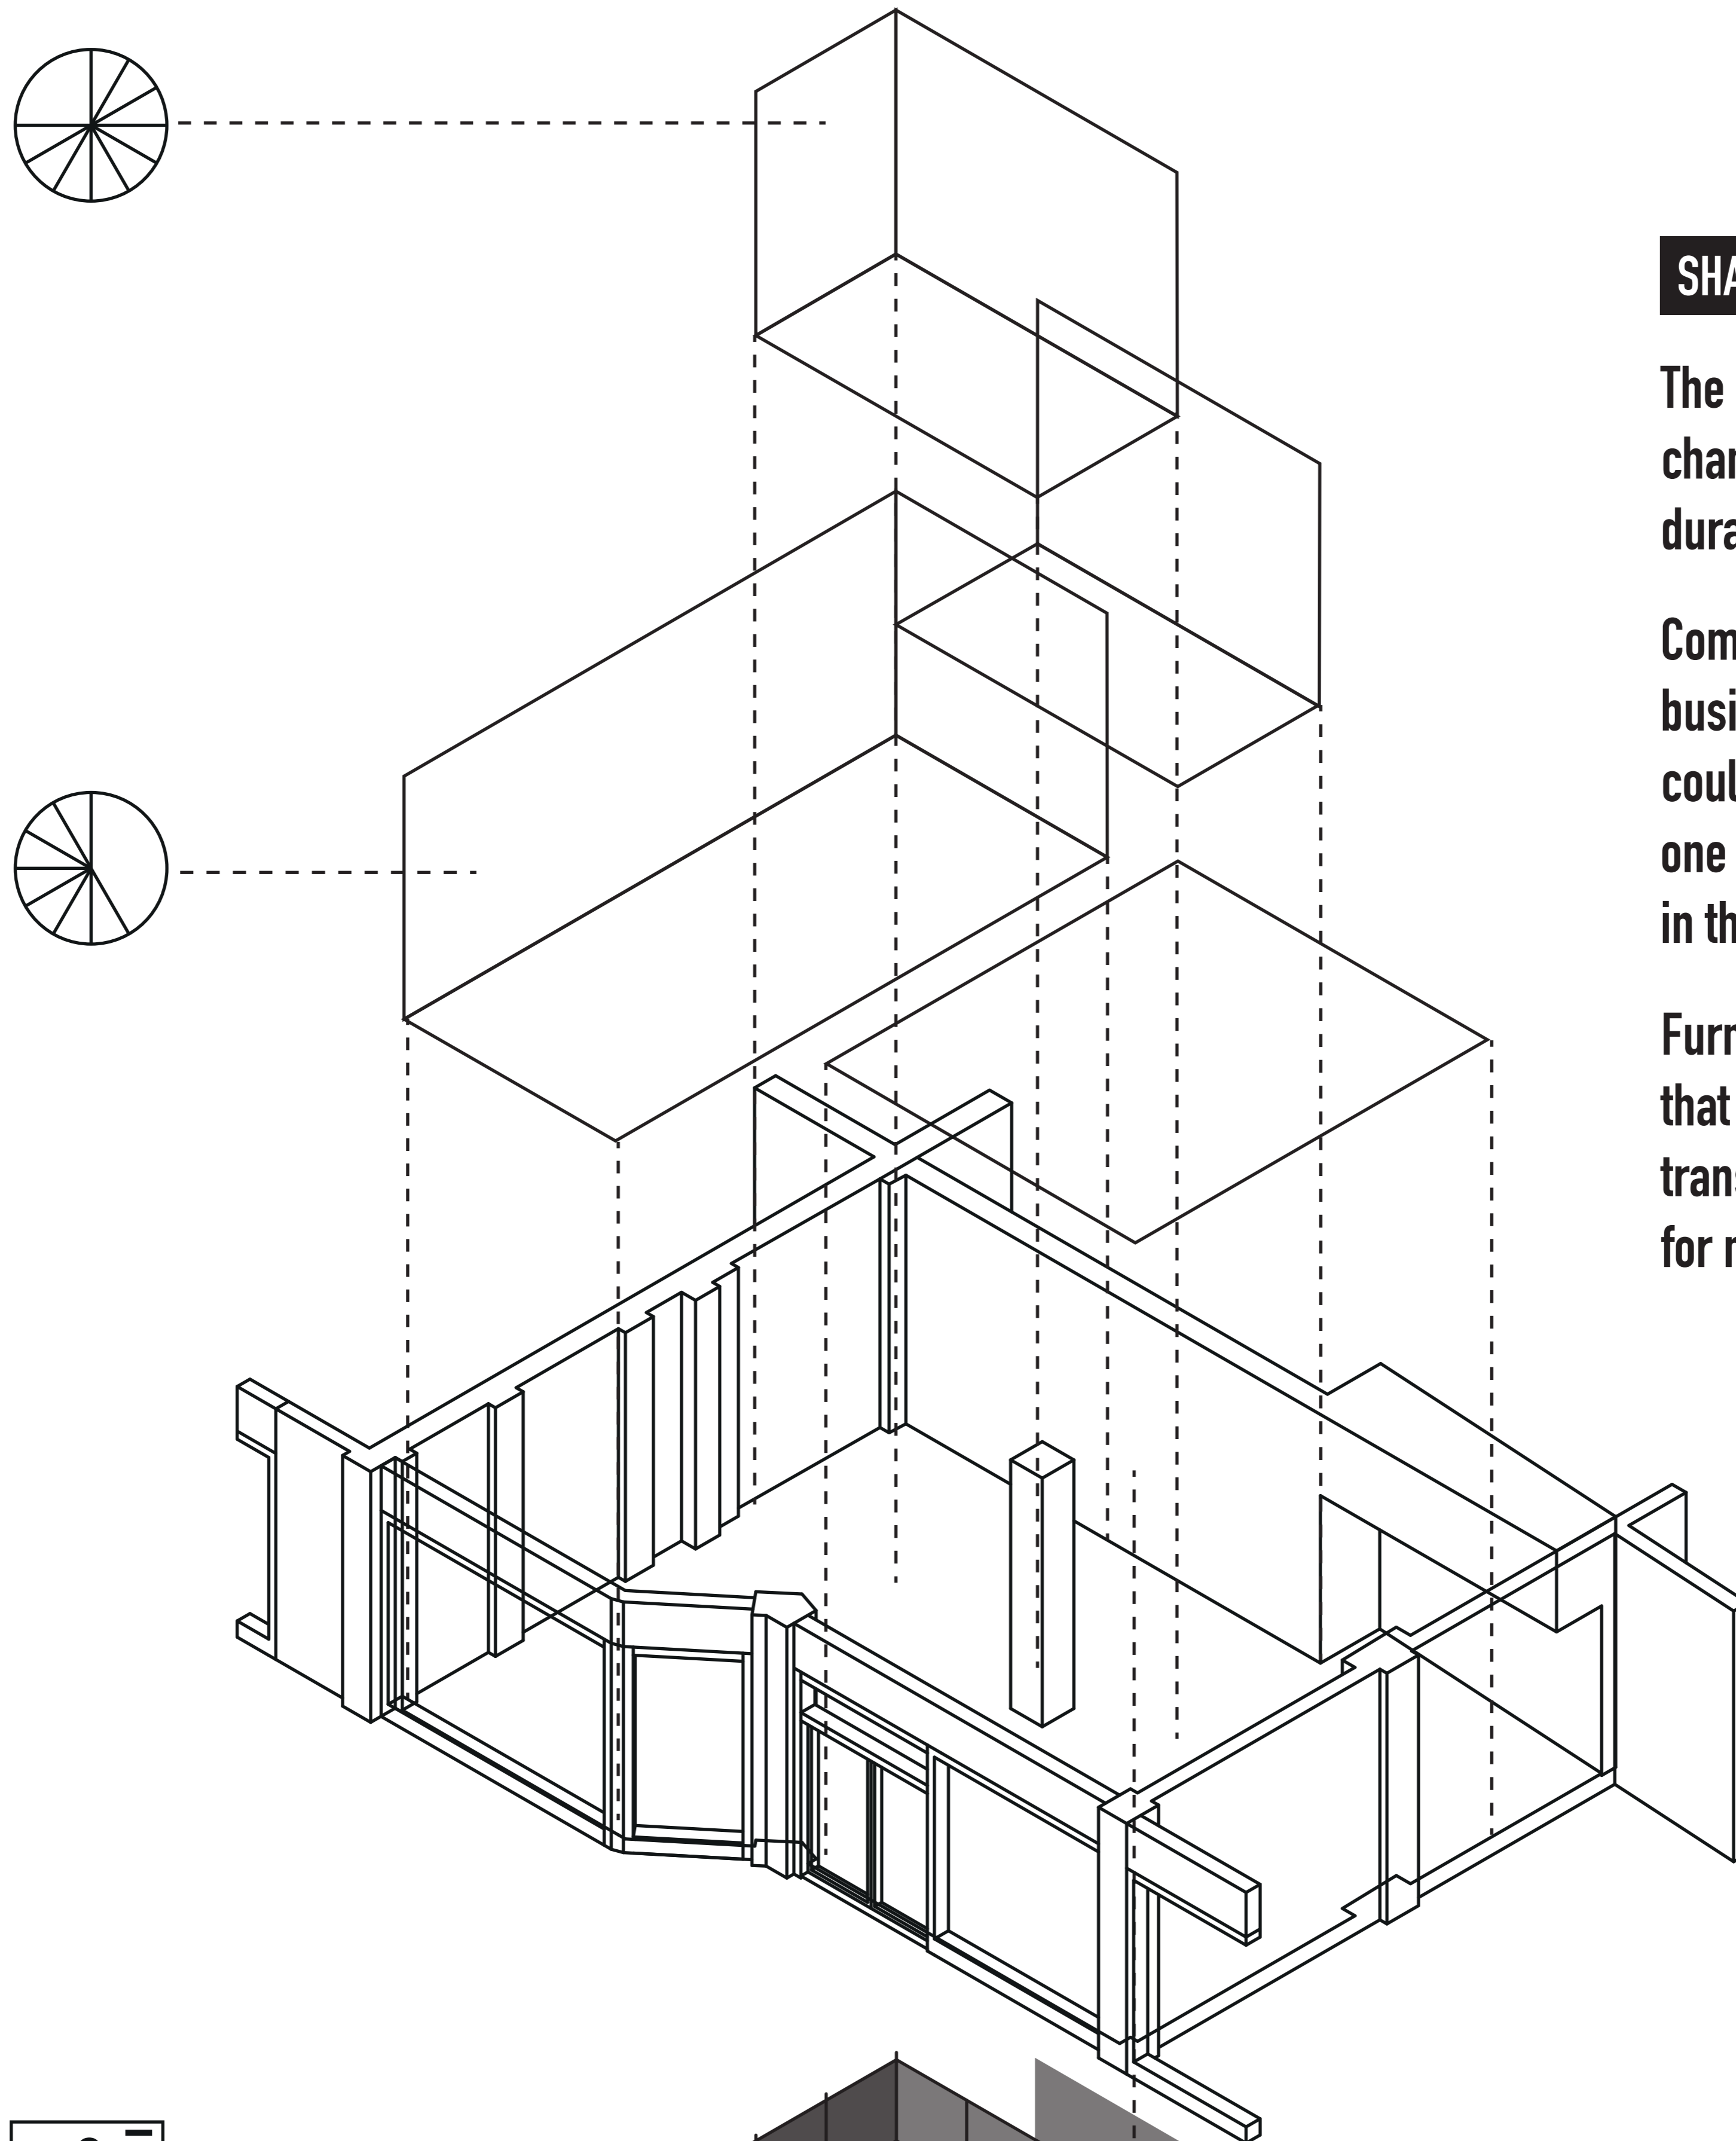

SHOP SHARE / SHARE SHOP

SHARING SPACE

The use of the space changes over the duration of 24 hours.

Combinations of businesses that could benefit from one another being in the space.

Furniture system that allows quick transformation for multiple uses.

SHARING RENT & RATE

Rents and rates are shared according to time in the space and the amount of floor surface and wall surface needed.

SHARING TIME & SKILL

The small businesses support the use of the space for communal activities.